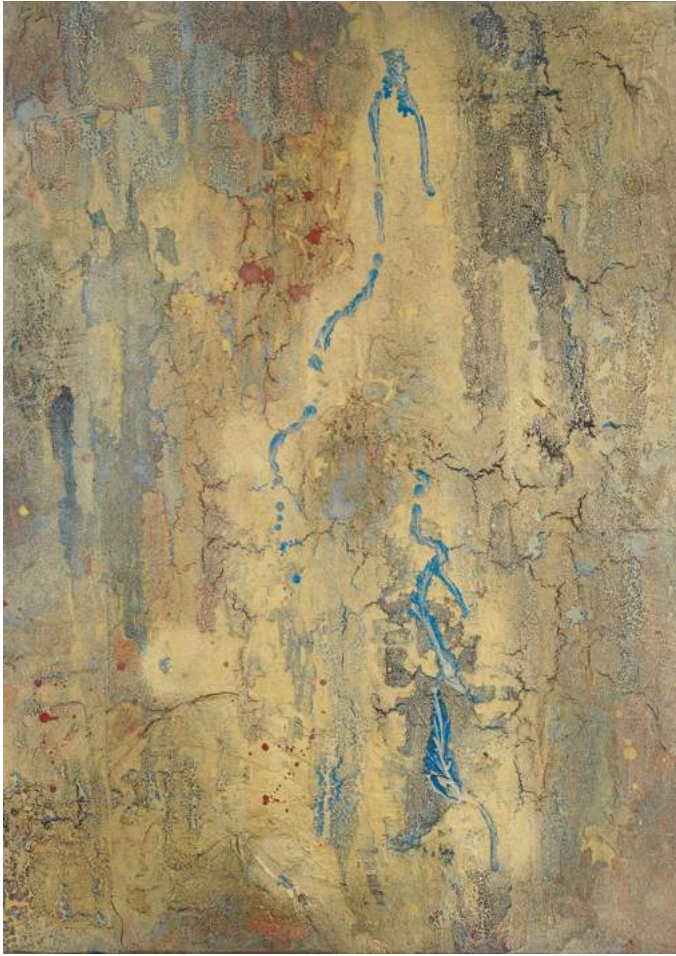

H 26cm, W 38cm, D 22cm

SWELL

Ceramic Sculpture

H 17cm, W 34cm, D 27cm

WATER VESSELS

Ceramic Vessels

H 33 - 44cm; W 23 - 27cm

ANCIENT WISDOM

ART PLATES

Ceramic wall sculptures

Inquire about current availability

ø 28cm

'AUREATE VEIL'

Mixed Media on Canvas

H 68, W 50 cm

'UNDERTOW'